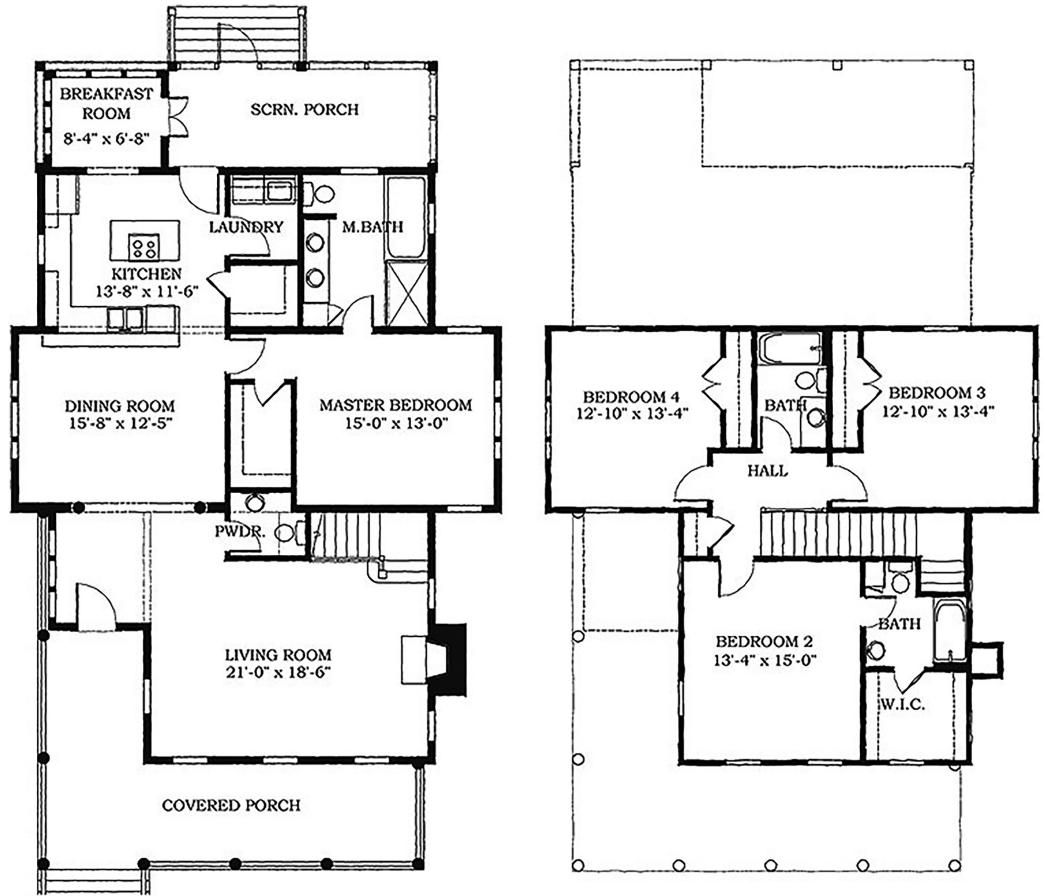

Fox Meadow

Bedrooms: 3
Full Baths: 3
Half Baths:
Sq Ft: 2304
Width: 37'
Depth: 61'
Setback:
Price: (without homesite)

Dated: _____

Please note: Builder plans and specifications may vary from information represented here. **Due to the frequency of changes in building material and supply costs prices represented here are subject to change at any time.** Interested parties are advised to independently verify this information through personal inspection or with appropriate professionals. The listing broker, nor their agents or subagents are responsible for the accuracy of the information. HARB approval process required to build. Plans may be lot specific; setbacks may vary. Square footage is approximate. All rights are reserved by the originating designer, architect or architectural firm. Plans may not be reproduced, copied, altered, distributed, stored or transferred in any form without express written consent. Equal Housing Opportunity. Void where prohibited by law.