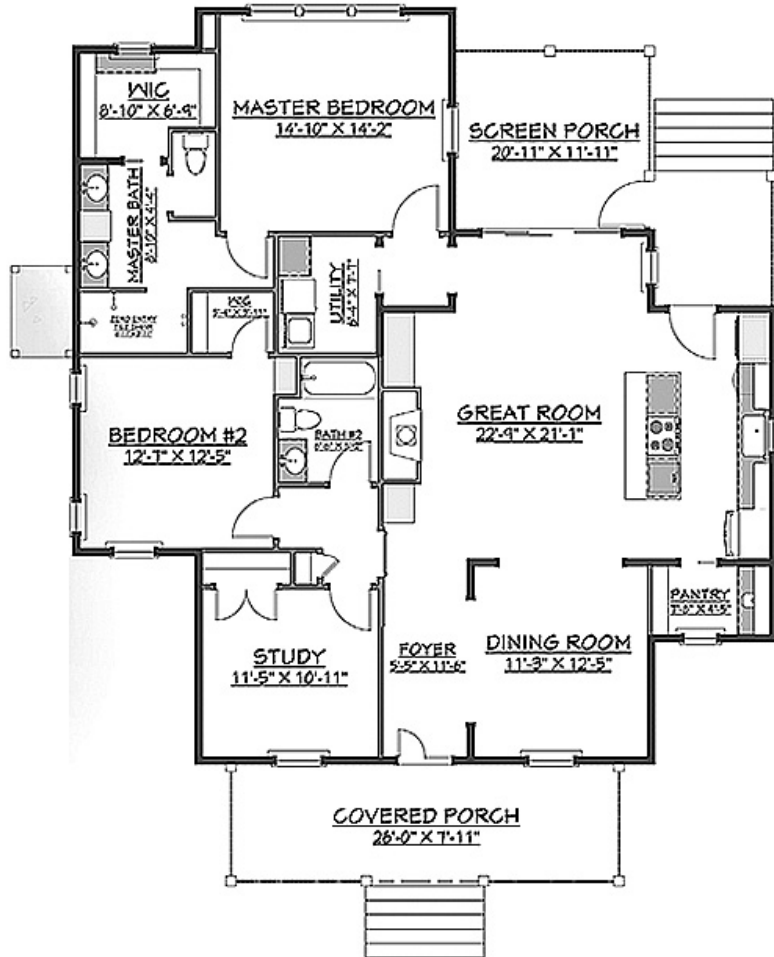

Francis Davant
Cottage

Bedrooms: 2/3
 Full Baths: 2
 Half Baths: 1
 Sq Ft: 1867
 Width: 46'
 Depth: 64'
 Setback:
 Price: (without homesite)

Dated: _____

Please note: Builder plans and specifications may vary from information represented here. **Due to the frequency of changes in building material and supply costs prices represented here are subject to change at any time.** Interested parties are advised to independently verify this information through personal inspection or with appropriate professionals. The listing broker, nor their agents or subagents are responsible for the accuracy of the information. HARB approval process required to build. Plans may be lot specific; setbacks may vary. Square footage is approximate. All rights are reserved by the originating designer, architect or architectural firm. Plans may not be reproduced, copied, altered, distributed, stored or transferred in any form without express written consent. Equal Housing Opportunity. Void where prohibited by law.